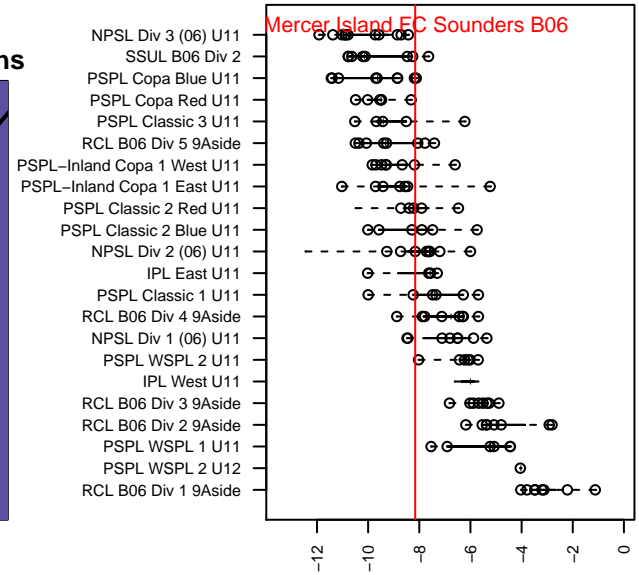

# Mercer Island FC Sounders B06

Mercer Island FC  
 Mercer Island, WA  
 B06 total strength=475  
 attack=0.61 defense=0.17  
 fall league = NPSL Div 2 (06) U11

alt names used:  
 MIFC B06 Sounders

Venues played:  
 2016 NPSL Division 2 (06) U11

**attack and defense variance (black dot)  
relative to other teams  
and top 10 in region**

**attack and defense rating  
relative to others at age  
and all opponents in last 13 months**

**Performance relative to 13 month average**